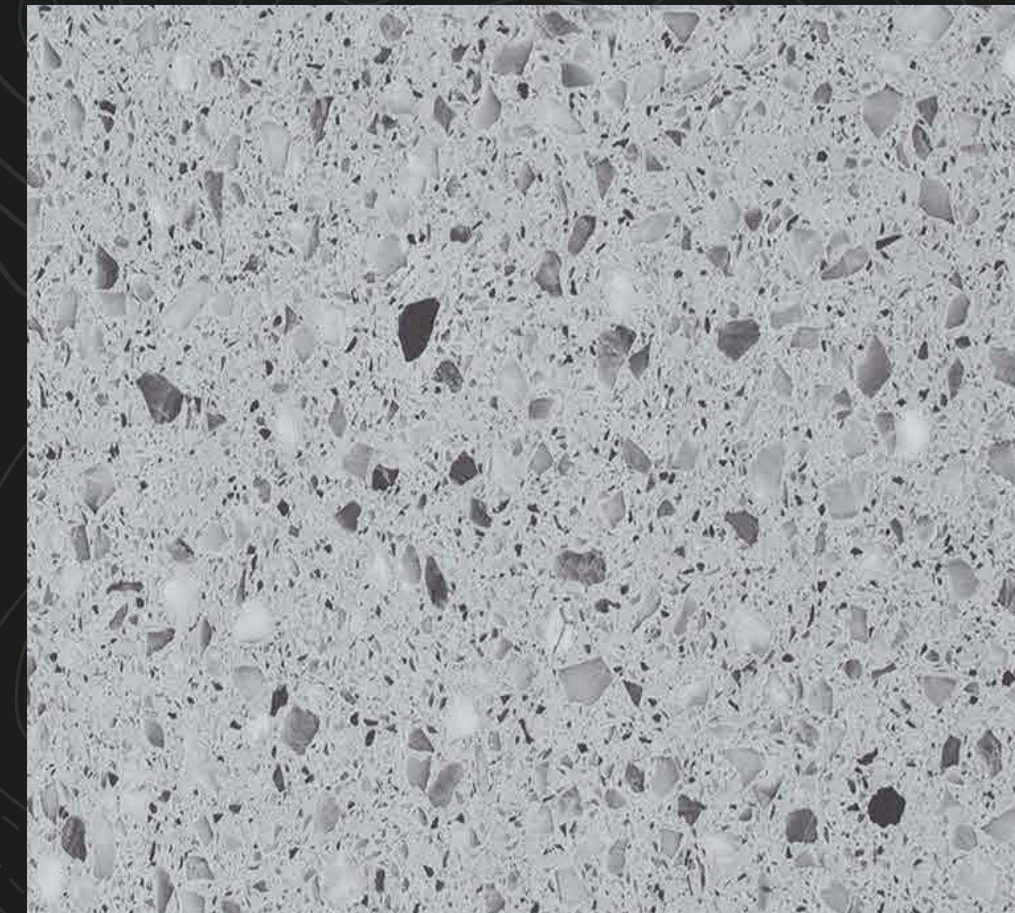

Terazzo Grey

Thickness

2.0 mm

Width

30.5 cm

Length

61 cm

Quantity

18 pcs/box

Coverage Area

3.35 m²