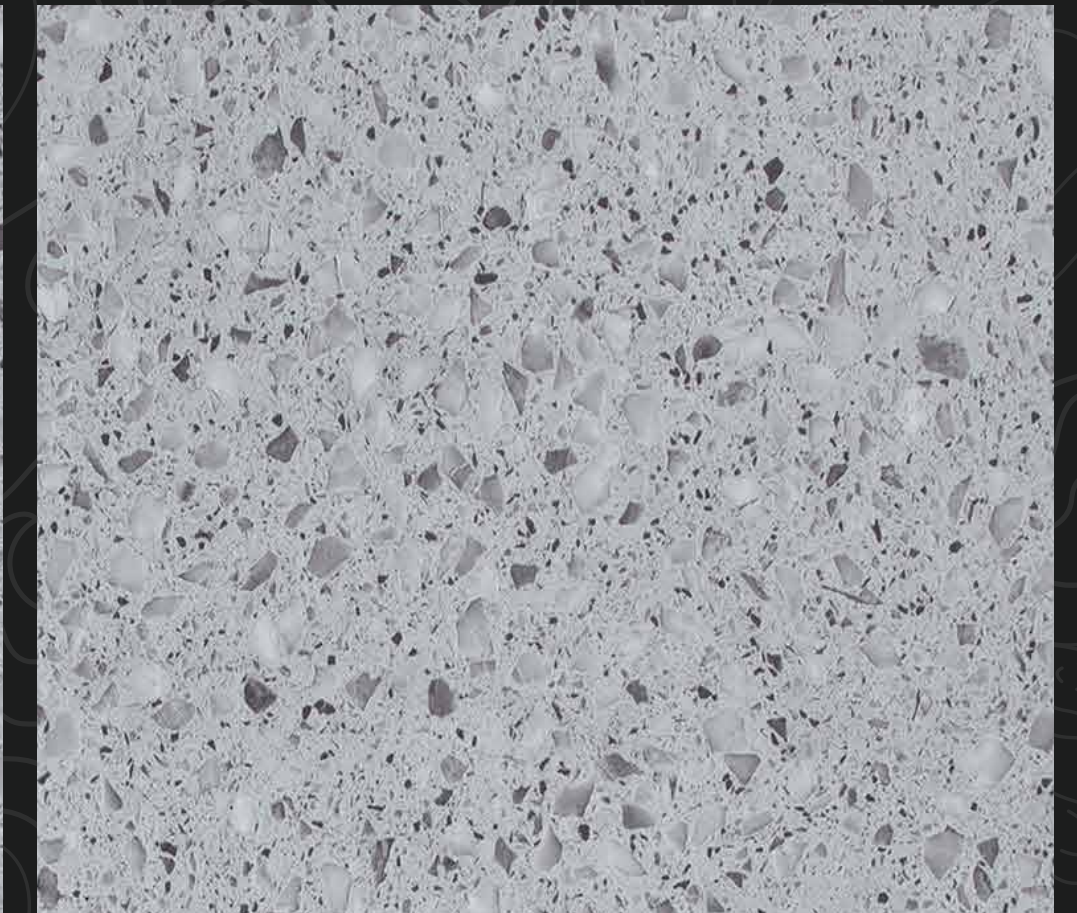

Terazzo Grey

Thickness

2.0 mm

Width

30.5 cm

Length

61 cm

Quantity

18 pcs/box

Coverage Area

3.35 m²